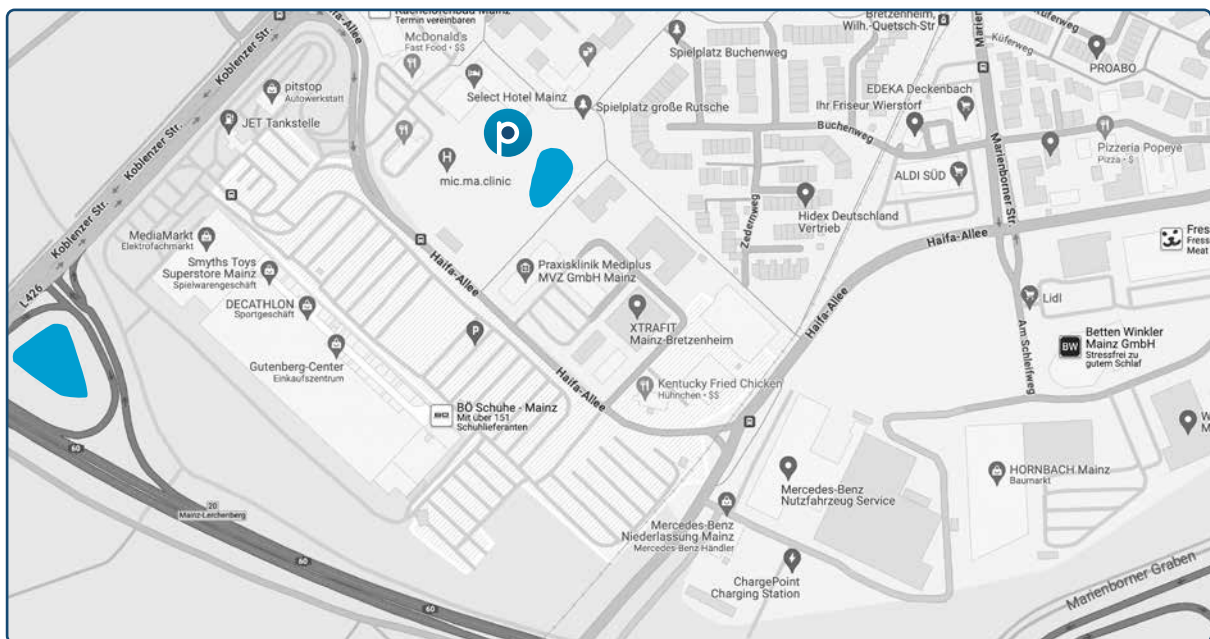

Our practice is located opposite the Gutenberg Center in Mainz-Bretzenheim.

**By car / cap:**

From the central station: 12 min, 6,6 km (approx. 20 Euro by cap to PSHI GmbH)

- Central Station Mainz (Hauptbahnhof Mainz)
- Follow Mombacher Street to "Am Linsenbergr"
- Take Langenbeck Street and Pariser Street to Haifa-Avenue, take L119 exit towards Mz.-Marienborn-Bretzenheim-Süd
- Drive to Haifa-Avenue 18, 55128 Mainz

- Frankfurt Airport (Frankfurt Flughafen)
- Continue until B43
- Take A67 and A60 to Koblenzer Street in Mainz, take A60 exit 20-Mainz Lerchenberg
- Drive to Haifa-Avenue 18, 55128 Mainz

Space for parking in front of the building

### By bus and train:

Mainz bus lines 57, 70, 71 and 75 stop just a few meters away:

- Lines 57 + 71: Stop Gutenberg-Center Ost
- Line 70: Stop Gutenberg-Center Süd
- Line 75: Stop Gutenberg-Center Nord