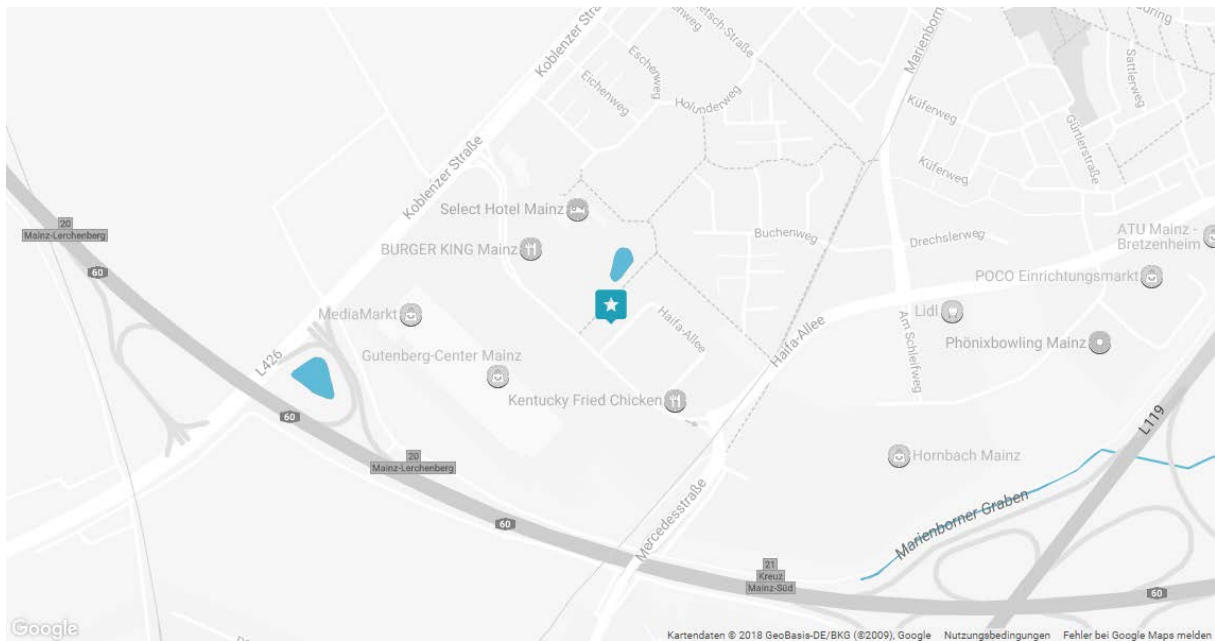

That's how you find to us:

**PFÜTZNER Science & Health Institute GmbH |
Diabeteszentrum & Praxis**

Prof. Dr. Dr. Andreas Pfütznert
Haifa-Allee 20
55128 Mainz

Our practice is located opposite the Gutenberg Center in Mainz-Bretzenheim.

By car / cap :

From the central station: 12 min, 6,6 km (approx. 20 Euro by cap to PSHI GmbH)

- Central Station Mainz (Hauptbahnhof Mainz)
- Follow Mombacher Street to “Am Linsenberg”
- Take Langenbeck Street and Pariser Street to Haifa-Avenue, take L119 exit towards Mz.-Marienborn-Bretzenheim-Süd
- Drive to Haifa-Avenue 20, 55128 Mainz

From Frankfurt airport: 23 min, 32 km (approx. 60 Euro by cap to PSHI GmbH)

- Frankfurt Airport (Frankfurt Flughafen)
- Continue until B43
- Take A67 and A60 to Koblenzer Street in Mainz, take A60 exit 20-Mainz Lerchenberg
- Drive to Haifa-Avenue 20, 55128 Mainz

- Lines 57 + 71: Stop Gutenberg-Center Ost
- Line 70: Stop Gutenberg-Center Süd
- Line 75: Stop Gutenberg-Center Nord

The tram lines 51 and 53 are 5-10 minutes' walk from us.

- Stop Wilhelm-Quetsch-Street